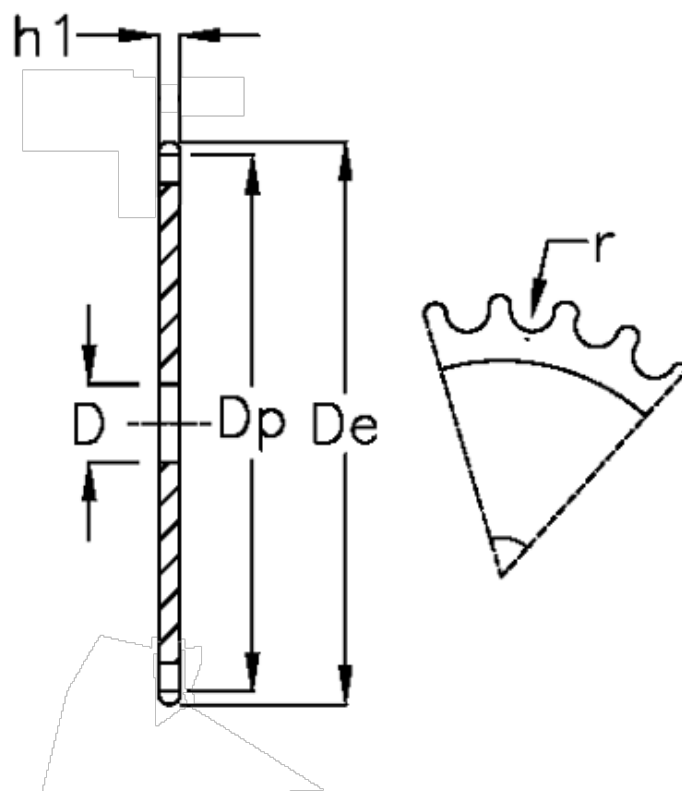

Article number: 616021006008

Description: Plate wheel 10 B-1 Z=8 simplex

Measures

| | |
|-----------------|-------------|
| C | = 2 |
| D | = 10 |
| De | = 47 |
| Dp | = 41.48 |
| For chain size | = 5/8 x 3/8 |
| For chain type | = 10 B-1 |
| h1 | = 9.1 |
| Number of teeth | = 8 |

r = 10.16